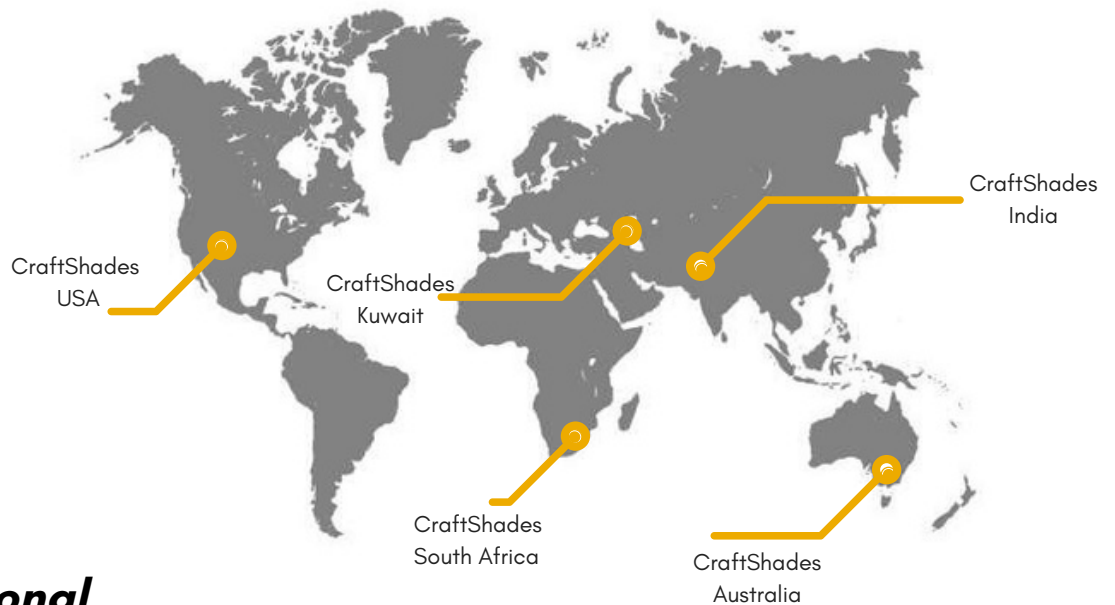

PRODUCT CATALOG

Indiq International

*Address- Mahewa, dandi,
naini, Prayagraj, UP
(UTTAR PRADESH) India*

www.indiqinternational.com
Email- hello@indiqinternational.com

Indiq
INTERNATIONAL

Hand Crafted Leather Laptop Bag without pocket